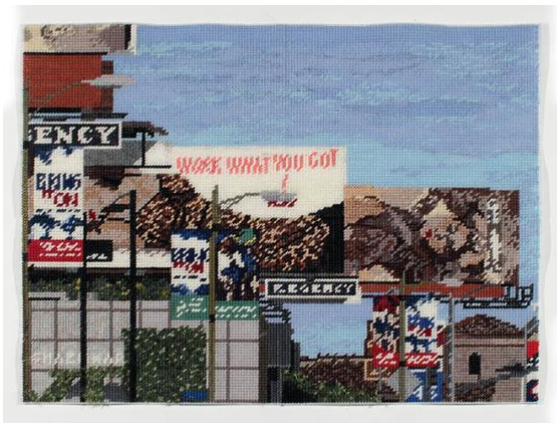

MICHELLE HAMER - STOCKROOM

AVAILABLE HAND-STITCHED WORKS:

Exit Only (2013) 48x67cm

Work What You Got (2013) 51x68cm

Yes, Interested, No (2013) 67x51cm

Get Her (2013) 26.5x34cm

The End (2013) 26.5x34cm

Aircraft Noise Map (2012) 67x51cm

Prepare to die (2007) 58x68cm

Only a Little Bit Over (2007) 58x68cm

My Hurt Hurts (2013) 51x68cm

AVAILABLE HAND- DRAWN INK ON PAPER WORKS:

Empathy closed (2015) 70x100cm

Our Detour (2014) 50x65cm

Strike Today (2014) 50x65cm